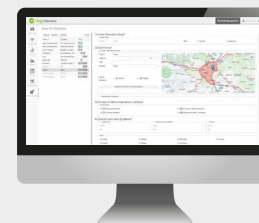

SATELLITE

REAL TIME

ALLARME AREE