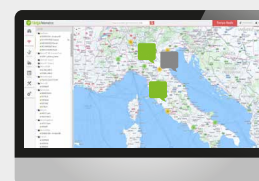

SATELLITE

REAL TIME

ALLARME AREE